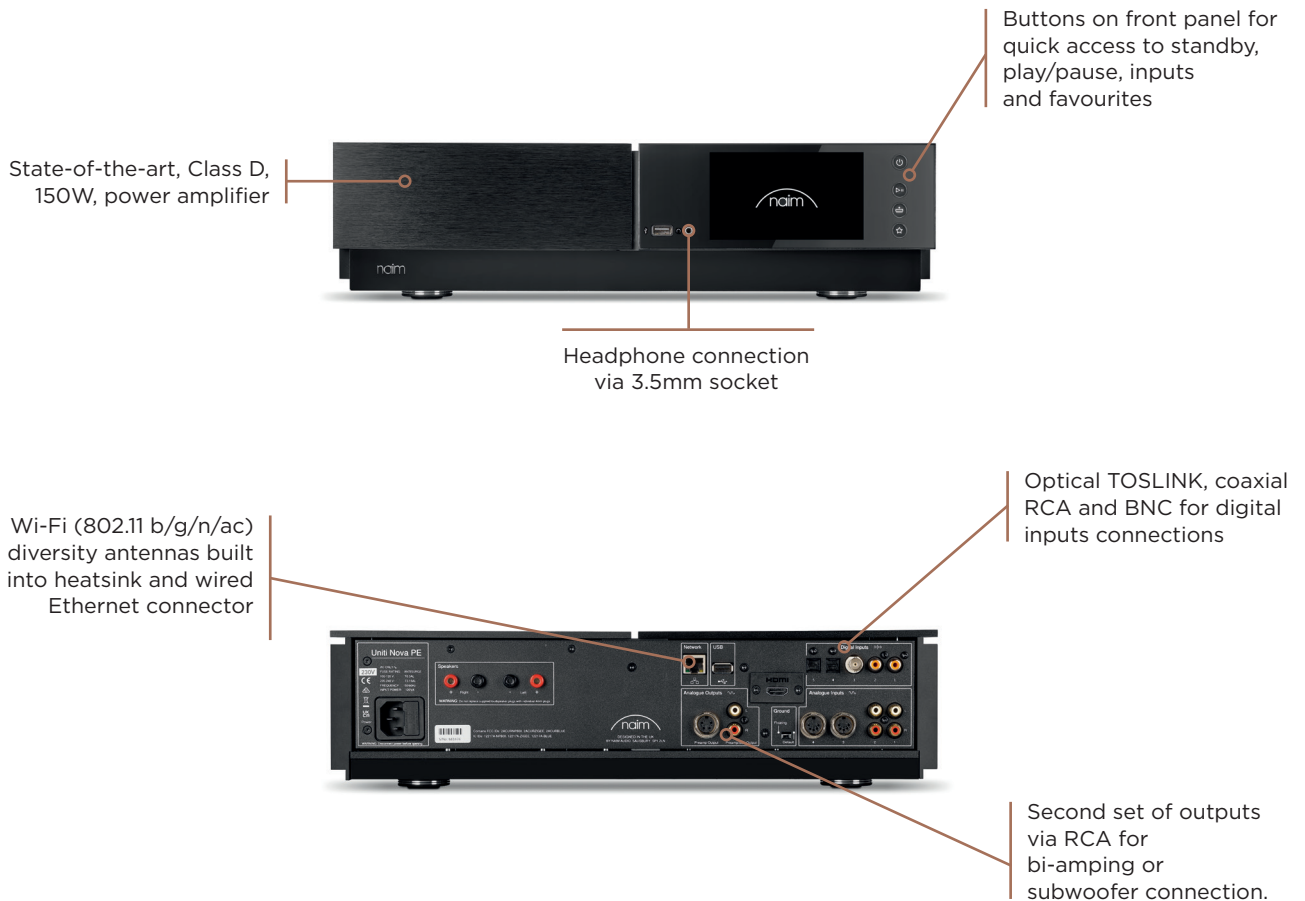

NOVA PE

Product sheet

The latest addition to the Uniti range, the Nova PE is Naim's most powerful all-in-one player to date. To condense its 150W of power into the one-box brushed aluminium format, Naim's experts swapped class AB electronics for a Class D amplifier. The Nova PE stands out from the other Uniti products with a punchier, expressive yet eloquent sound. Designed for lovers of large and particularly demanding loudspeakers, the Nova PE delivers on its promise of power while remaining a compact and instinctive solution.

Key features

- **Uses Naim's latest NP800 streaming card with LVDS balanced digital signals** for low noise. Stream internet radio stations, music from Spotify Connect, Apple Music, Tidal (and Tidal Connect), Qobuz, AirPlay2, Chromecast Built-In, UPnP™ servers, USB attached storage and Roon Ready
- **AptX Adaptive Bluetooth®**
- **App control continuity** through all the Naim ranges: Focal & Naim App
- **Multi-room capability** with other Naim streaming products
- **ZigBee RF bi-directional remote control**, line of sight not needed, volume changes reflected on the remote
- **5.0" colour display**
- **0.5W standby power.** Using two internal power supplies: one is a high-quality audiophile linear type, based on a large toroidal transformer. The other is a highly efficient SMPSU for 0.5W power consumption
- **Galvanic isolation** of control and audio circuits