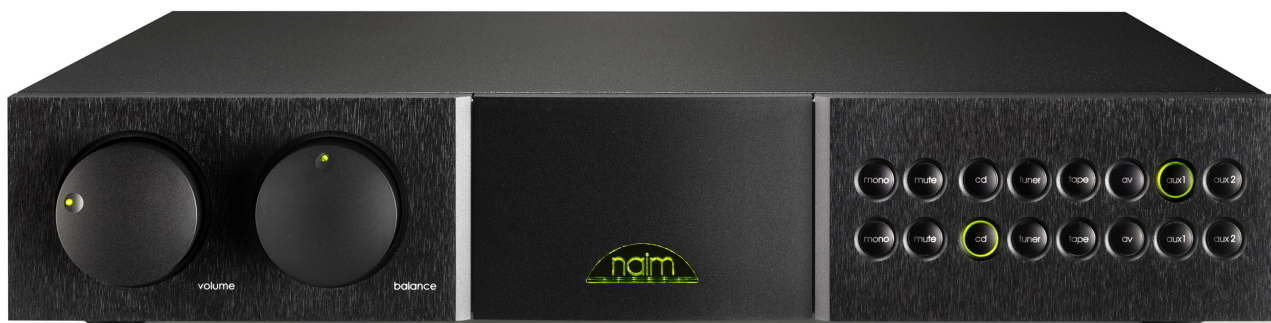

NAC 282

Controlled performance.

Product EANs: xxxxxxxxxx

Step up from the NAC 202 and you arrive at the outstanding NAC 282, which includes the NAPSC power supply unit optionally available on its sibling. The NAPSC independently powers the NAC 282's digital and control circuits, leaving its audio circuits to either the power supply of a NAC 155 XS or NAP 200 power amplifier, or to one of our standalone FlatCap XS, HiCap or SuperCap power supplies. The result is even greater transparency and superior musicality plus, of course, all the flexibility you'd expect from one of our preamplifiers.

Key Features

- Support for both DIN and RCA inputs to facilitate connection into a wider range of systems
- Silent microprocessor control that sleeps during listening
- Precision rotary potentiometers with precious metal wipers
- AV bypass mode for simple connection to an existing AV system
- Powered input for use with StageLine or SuperLine phono stages
- Performance upgradable with FlatCap XS, HiCap or SuperCap power supply; can also be powered from the preamp inputs of the NAP 155 XS or NAP 200 power amplifier

NARCOM 5

The NARCOM 5 is a multifunctional remote handset designed specifically for Naim CD players, analogue tuners and preamplifiers (including integrated amplifiers).

NAC 282

Controlled performance.

Product EANs: xxxxxxxxxx

Technical Specifications

Inputs	Analogue Input: 4 x DIN, 2 x DIN, RCA Other Inputs: AV input configurable for unity gain
Dimensions	(HxWxD) 87 x 432 x 314 mm/ 3.4 x 13.4 x 12.3 inches
Weight	7.0 kg 14.4 lbs
Analogue Audio Outputs	Audio Outputs: 2 x variable (DIN), 3 x fixed (DIN) Line Outputs Fixed (level): 75mV, 600Ω Line Outputs Variable (level): 775mV Other Outputs: <50Ω Load Impedance: 10kΩ (min.) Power Outputs: Naim phono amplifier
Power Supply Options	NAP 155 XS, NAP 200, FlatCap XS, HiCap, SuperCap
Supplied With	NARCOM 5