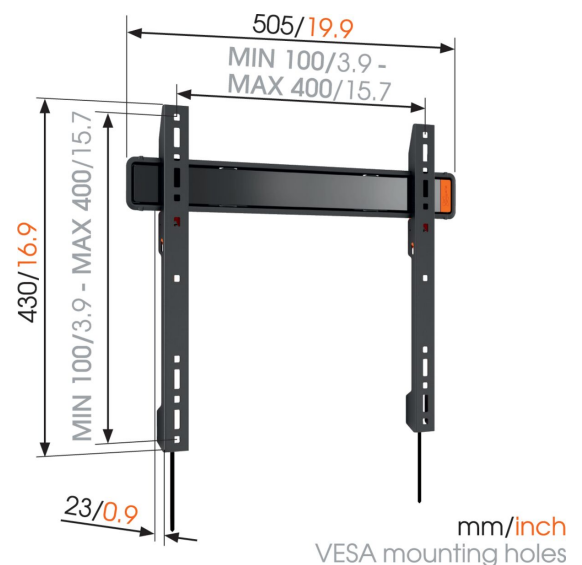

WALL 3205 Fixed TV Wall Mount

Key Benefits

- Lock your TV securely in place
- Mount your TV only 2,3 cm from the wall
- Simply Smart Value: Great comfort for an affordable price
- Use the app and mark the first drilling hole easily!
- Install your mount perfectly level: spirit level included!

Flat wall mounting for TVs up to 50 kg

The WALL 3205 fixed TV bracket is a very popular wall mount. The WALL 3205 is suitable for mounting virtually any model of TV, from 32" to 55" (81-140 cm), flat and securely against the wall.

WALL 3205 Fixed TV Wall Mount

Specifications

Article number (SKU)	8350120
Colour	Black
EAN single box	8712285335365
Product size	M
TÜV certified	Yes
Guarantee	Lifetime
Min. screen size (inch)	32
Max. screen size (inch)	55
Max. weight load (kg)	50
Min. hole pattern	100mm x 100mm
Max. hole pattern	400mm x 400mm
Max. bolt size	M8
Max. height of interface (mm)	430
Max. width of interface (mm)	505
Max. horizontal hole pattern (mm)	400
Max. vertical hole pattern (mm)	400
Min. distance to the wall (mm)	23
Spirit level included	Yes
Universal or fixed hole pattern	Universal